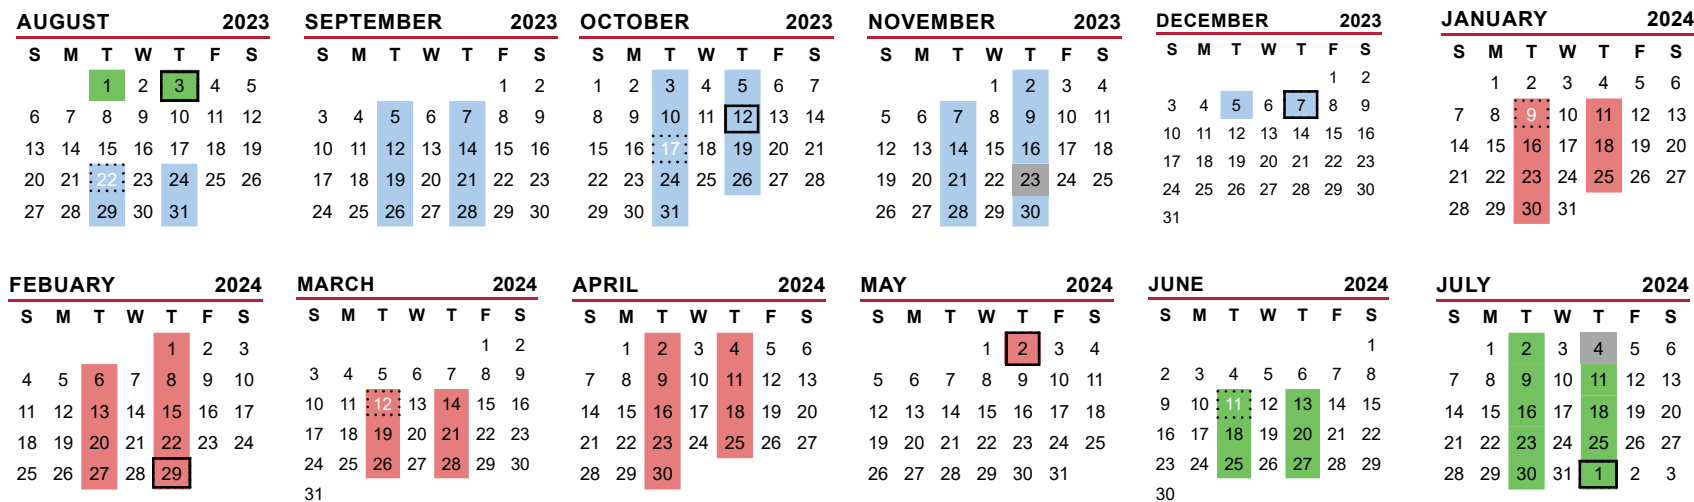

Program Calendar

Key

- Semesters:**
- Fall: August - Dec
  - Term 1: First 8 Weeks
  - Term 2: Second 8 Weeks
- Spring: January - May
- Term 1: First 8 Weeks
  - Term 2: Second 8 Weeks
- Summer: May - August
- Term 1: 8 Weeks
- ..... = Term Start
  - = Term End

First Year

Program Calendar

Key

- Semesters:**
- Fall: August - Dec
  - Term 1: First 8 Weeks
  - Term 2: Second 8 Weeks
- Spring: January - May
- Term 1: First 8 Weeks
  - Term 2: Second 8 Weeks
- Summer: May - August
- Term 1: 8 Weeks
- Commencement:**  
Tentative  
August 9th, 2024

Second Year

Term Meeting Dates  
Holidays(No Class)