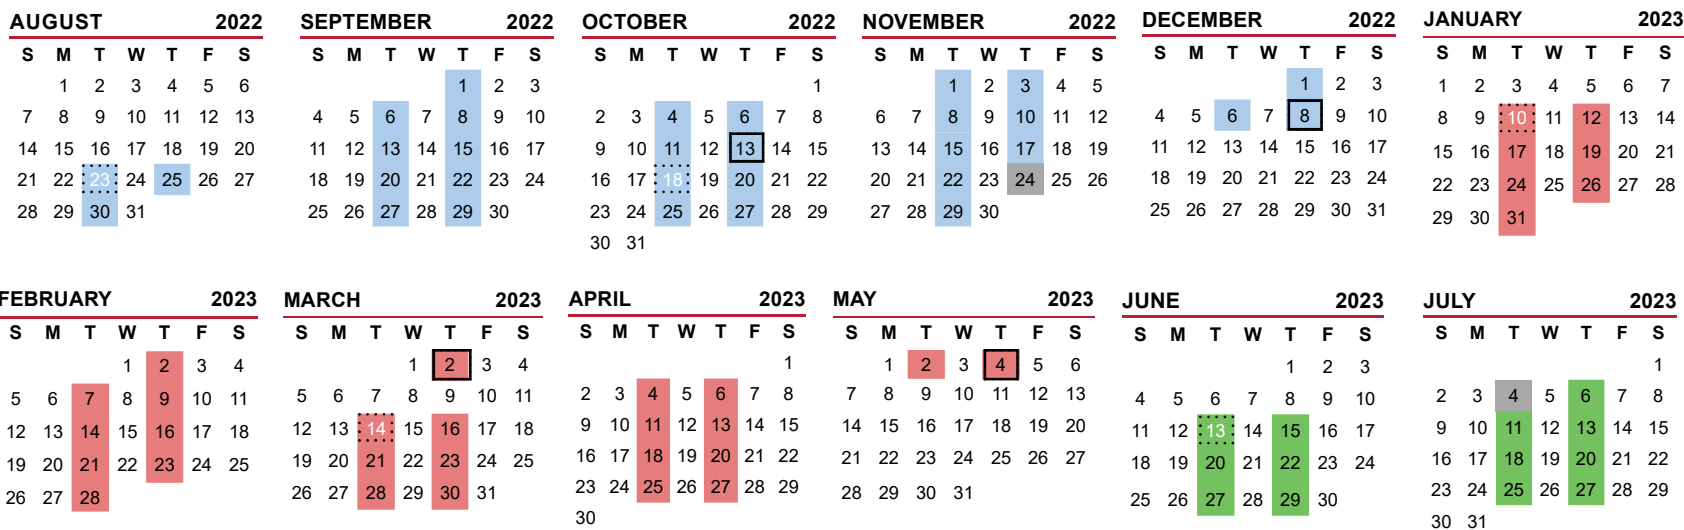

Program Calendar

Key

- Semesters:**
- Fall: August - Dec
  - Term 1: First 8 Weeks
  - Term 2: Second 8 Weeks
- Spring: January - May
- Term 1: First 8 Weeks
  - Term 2: Second 8 Weeks
- Summer: May - August
- Term 1: 8 Weeks
- ..... = Term Start
  - = Term End

First Year

Program Calendar

Key

- Semesters:**
- Fall: August - Dec
  - Term 1: First 8 Weeks
  - Term 2: Second 8 Weeks
- Spring: January - May
- Term 1: First 8 Weeks
  - Term 2: Second 8 Weeks
- Summer: May - August
- Term 1: 8 Weeks
- Commencement:**  
Tentative  
August 9th, 2024

Second Year

Term Meeting Dates  
Holidays(No Class)